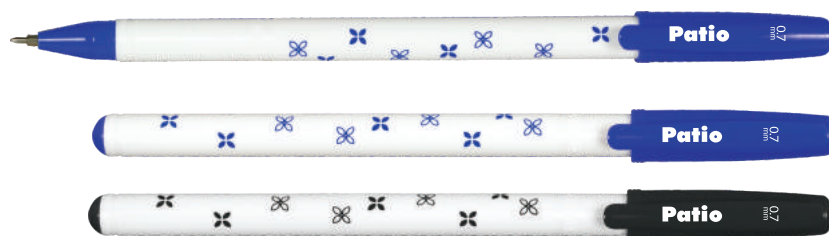

ITEM CODE	EAN CODE	PRODUCT	COLOUR	PACKAGING	INNER	OUTER
66204PTR		Ballpoint pen LINEA / Długopis LINEA		DISPLAY 25 PCS.	25	36
66228PTR		Ballpoint pen BASE / Długopis BASE		BOX 12 PCS.	12	80
666242PTR		Ballpoint pen BASE / Długopis BASE		BOX 12 PCS.	12	80